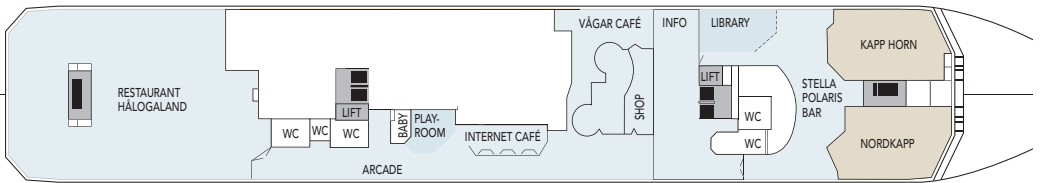

MS NORDNORGE

CABIN CATEGORIES

BC	Description	Deck
M Outs	Suite, two room, sitting group, TV, minibar, queen size bed, shower/wc.	5
Q Outs	Mini suite, sitting group, queen size bed, shower/wc.	5,6
QJ Outs	Mini suite, sitting group, TV, minibar, double bed, shower/wc, limited or no view.	6
U Outs	One bed, one sofa bed, table, shower/wc.	6
P Outs	One bed, one sofa bed, table, shower/wc. Cabins on deck 5 are larger than on deck 6.	5,6
N Outs	One bed, one sofa bed, table, shower/wc. Cabins on deck 3 are larger than cabins on deck 5.	3,5
J Outs	One bed, one sofa bed, shower/wc, limited or no view.	6
L Outs	One bed, one sofa bed, porthole, shower/wc.	2,3
I Ins.	One bed, one sofa bed, shower/wc.	3,5,6
H Outs	Cabin for disabled.	3

Due to weather conditions portholes may be closed upon captains decision.

DECK 7

DECK 6

DECK 5

DECK 4

DECK 3

DECK 2

Public areas:

- Restaurant, Café, Bar, Lounges
- Outdoor area
- Lift/stairs
- Fitness room/sauna
- Conference room

- Outdoor jacuzzi: Yes
- Internet cafe: Yes
- Fitness room/sauna: Yes

Cabin layout: Suites: 2, Mini suites: 10,
Total number of cabins: 199,
Cabins for disabled: 3. Cabins total: 214

Year of construction:	1997	Gross tonnage:	11 386	Beam:	19,5 m	Passengers:	691	Car capacity:	45
Ship yard:	Kværner Kleven, (N)	Overall length:	123,3 metres	Service speed:	15 knots	Beds:	457	Max weight:	5000
								Max length:	6,40
								Max width:	2,40