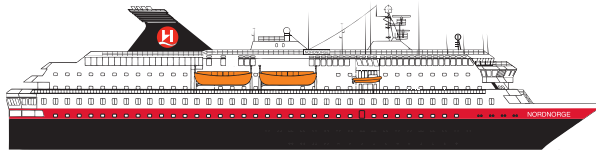

MS NORDNORGE

CABIN CATEGORIES

BC	Description	Deck
M Outs	Suite, two room, sitting group, TV, minibar, queen size bed, shower/wc.	5
Q Outs	Mini suite, sitting group, queen size bed, shower/wc.	5,6
QJ Outs	Mini suite, sitting group, TV, minibar, double bed, shower/wc, limited or no view.	6
U Outs	One bed, one sofa bed, table, shower/wc.	6
P Outs	One bed, one sofa bed, table, shower/wc. Cabins on deck 5 are larger than on deck 6.	5,6
N Outs	One bed, one sofa bed, table, shower/wc. Cabins on deck 3 are larger than cabins on deck 5.	3,5
J Outs	One bed, one sofa bed, shower/wc, limited or no view.	6
L Outs	One bed, one sofa bed, porthole, shower/wc.	2,3
I Ins.	One bed, one sofa bed, shower/wc.	3,5,6
H Outs	Cabin for disabled.	3

Year of construction:	1997	Gross tonnage:	11 386	Beam:	19,5 m	Passengers:	691	Car capacity:	45
Ship yard:	Kværner Kleven, (N)	Overall length:	123,3 metres	Service speed:	15 knots	Beds:	457	Max weight:	5000
								Max length:	6,40
								Max width:	2,40