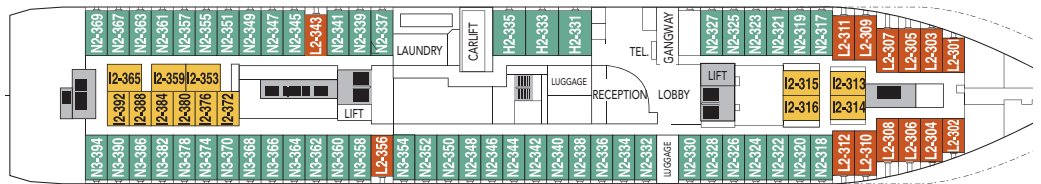

MS NORDNORGE

CABIN CATEGORIES

BC	Description	Deck
M Outs	Suite, two room, sitting group, TV, minibar, queen size bed, shower/wc.	5
Q Outs	Mini suite, sitting group, queen size bed, shower/wc.	5,6
QJ Outs	Mini suite, sitting group, TV, minibar, double bed, shower/wc, limited or no view.	6
U Outs	One bed, one sofa bed, table, shower/wc.	6
P Outs	One bed, one sofa bed, table, shower/wc. Cabins on deck 5 are larger than on deck 6.	5,6
N Outs	One bed, one sofa bed, table, shower/wc. Cabins on deck 3 are larger than cabins on deck 5.	3,5
J Outs	One bed, one sofa bed, shower/wc, limited or no view.	6
L Outs	One bed, one sofa bed, porthole, shower/wc.	2,3
I Ins.	One bed, one sofa bed, shower/wc.	3,5,6
H Outs	Cabin for disabled.	3

Due to weather conditions portholes may be closed upon captains decision.

DECK 7

DECK 6

DECK 5

DECK 4

DECK 3

DECK 2

Public areas:

- Restaurant, Café, Bar, Lounges
- Outdoor area
- Lift/stairs
- Fitness room/sauna
- Conference room

- Outdoor jacuzzi: Yes
- Internet cafe: Yes
- Fitness room/sauna: Yes

Cabin layout: Suites: 2, Mini suites: 10,
Total number of cabins: 199,
Cabins for disabled: 3. Cabins total: 214

Year of construction:	1997	Gross tonnage:	11 386	Beam:	19,5 m	Passengers:	691	Car capacity:	45
Ship yard:	Kværner Kleven, (N)	Overall length:	123,3 metres	Service speed:	15 knots	Beds:	457	Max weight:	5000
								Max length:	6,40
								Max width:	2,40