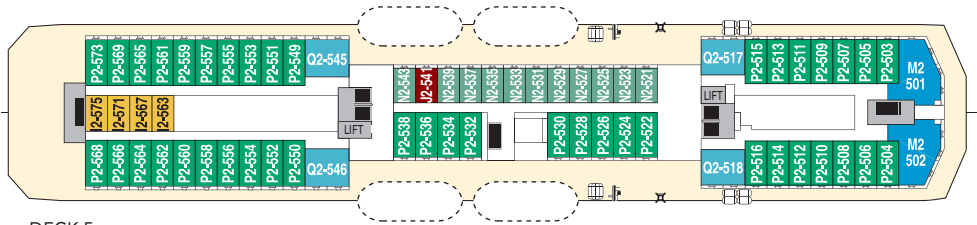

MS NORDNORGE

CABIN CATEGORIES

BC	Description	Deck
M Outs	Suite, two room, sitting group, TV, minibar, queen size bed, shower/wc.	5
Q Outs	Mini suite, sitting group, queen size bed, shower/wc.	5,6
QJ Outs	Mini suite, sitting group, TV, minibar, double bed, shower/wc, limited or no view.	6
U Outs	One bed, one sofa bed, table, shower/wc.	6
P Outs	One bed, one sofa bed, table, shower/wc. Cabins on deck 5 are larger than on deck 6.	5,6
N Outs	One bed, one sofa bed, table, shower/wc. Cabins on deck 3 are larger than cabins on deck 5.	3,5
J Outs	One bed, one sofa bed, shower/wc, limited or no view.	6
L Outs	One bed, one sofa bed, porthole, shower/wc.	2,3
I Ins.	One bed, one sofa bed, shower/wc.	3,5,6
H Outs	Cabin for disabled.	3

Due to weather conditions portholes may be closed upon captains decision.

DECK 7

DECK 6

DECK 5

DECK 4

DECK 3

DECK 2

Public areas:

- Restaurant, Café, Bar, Lounges
- Outdoor area
- Lift/stairs
- Fitness room/sauna
- Conference room

- Outdoor jacuzzi: Yes
- Internet cafe: Yes
- Fitness room/sauna: Yes

Cabin layout: Suites: 2, Mini suites: 10,
Total number of cabins: 199,
Cabins for disabled: 3. Cabins total: 214

Year of construction:	1997	Gross tonnage:	11 386	Beam:	19,5 m	Passengers:	691	Car capacity:	45
Ship yard:	Kværner Kleven, (N)	Overall length:	123,3 metres	Service speed:	15 knots	Beds:	457	Max weight:	5000
								Max length:	6,40
								Max width:	2,40