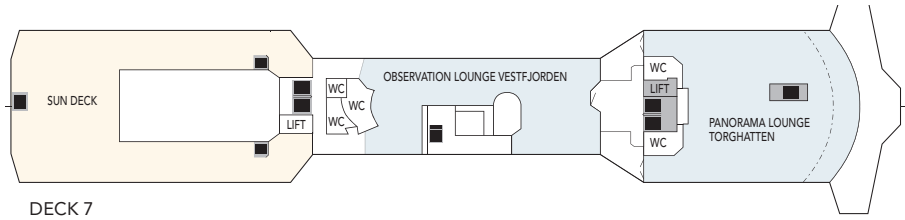

MS NORDNORGE

CABIN CATEGORIES

BC	Description	Deck
M Outs	Suite, two room, sitting group, TV, minibar, queen size bed, shower/wc.	5
Q Outs	Mini suite, sitting group, queen size bed, shower/wc.	5,6
QJ Outs	Mini suite, sitting group, TV, minibar, double bed, shower/wc, limited or no view.	6
U Outs	One bed, one sofa bed, table, shower/wc.	6
P Outs	One bed, one sofa bed, table, shower/wc. Cabins on deck 5 are larger than on deck 6.	5,6
N Outs	One bed, one sofa bed, table, shower/wc. Cabins on deck 3 are larger than cabins on deck 5.	3,5
J Outs	One bed, one sofa bed, shower/wc, limited or no view.	6
L Outs	One bed, one sofa bed, porthole, shower/wc.	2,3
I Ins.	One bed, one sofa bed, shower/wc.	3,5,6
H Outs	Cabin for disabled.	3

Due to weather conditions portholes may be closed upon captains decision.

DECK 7

DECK 6

DECK 5

DECK 4

DECK 3

DECK 2

Public areas:

- Restaurant, Café, Bar, Lounges
- Outdoor area
- Lift/stairs
- Fitness room/sauna
- Conference room

- Outdoor jacuzzi: Yes
- Internet cafe: Yes
- Fitness room/sauna: Yes

Cabin layout: Suites: 2, Mini suites: 10,
Total number of cabins: 199,
Cabins for disabled: 3. Cabins total: 214

Year of construction:	1997	Gross tonnage:	11 386	Beam:	19,5 m	Passengers:	691	Car capacity:	45
Ship yard:	Kværner Kleven, (N)	Overall length:	123,3 metres	Service speed:	15 knots	Beds:	457	Max weight:	5000
								Max length:	6,40
								Max width:	2,40