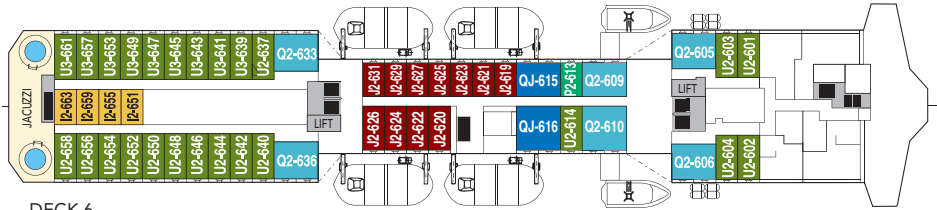

MS NORDNORGE

CABIN CATEGORIES

BC	Description	Deck
M Outs	Suite, two room, sitting group, TV, minibar, queen size bed, shower/wc.	5
Q Outs	Mini suite, sitting group, queen size bed, shower/wc.	5,6
QJ Outs	Mini suite, sitting group, TV, minibar, double bed, shower/wc, limited or no view.	6
U Outs	One bed, one sofa bed, table, shower/wc.	6
P Outs	One bed, one sofa bed, table, shower/wc. Cabins on deck 5 are larger than on deck 6.	5,6
N Outs	One bed, one sofa bed, table, shower/wc. Cabins on deck 3 are larger than cabins on deck 5.	3,5
J Outs	One bed, one sofa bed, shower/wc, limited or no view.	6
L Outs	One bed, one sofa bed, porthole, shower/wc.	2,3
I Ins.	One bed, one sofa bed, shower/wc.	3,5,6
H Outs	Cabin for disabled.	3

Due to weather conditions portholes may be closed upon captains decision.

DECK 7

DECK 6

DECK 5

DECK 4

DECK 3

DECK 2

Public areas:

- Restaurant, Café, Bar, Lounges
- Outdoor area
- Lift/stairs
- Fitness room/sauna
- Conference room

- Outdoor jacuzzi: Yes
- Internet cafe: Yes
- Fitness room/sauna: Yes

Cabin layout: Suites: 2, Mini suites: 10,
Total number of cabins: 199,
Cabins for disabled: 3. Cabins total: 214

Year of construction:	1997	Gross tonnage:	11 386	Beam:	19,5 m	Passengers:	691	Car capacity:	45
Ship yard:	Kværner Kleven, (N)	Overall length:	123,3 metres	Service speed:	15 knots	Beds:	457	Max weight:	5000
								Max length:	6,40
								Max width:	2,40