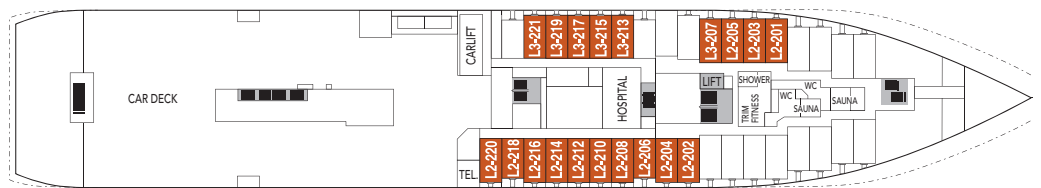

MS NORDNORGE

CABIN CATEGORIES

BC	Description	Deck
M Outs	Suite, two room, sitting group, TV, minibar, queen size bed, shower/wc.	5
Q Outs	Mini suite, sitting group, queen size bed, shower/wc.	5,6
QJ Outs	Mini suite, sitting group, TV, minibar, double bed, shower/wc, limited or no view.	6
U Outs	One bed, one sofa bed, table, shower/wc.	6
P Outs	One bed, one sofa bed, table, shower/wc. Cabins on deck 5 are larger than on deck 6.	5,6
N Outs	One bed, one sofa bed, table, shower/wc. Cabins on deck 3 are larger than cabins on deck 5.	3,5
J Outs	One bed, one sofa bed, shower/wc, limited or no view.	6
L Outs	One bed, one sofa bed, porthole, shower/wc.	2,3
I Ins.	One bed, one sofa bed, shower/wc.	3,5,6
H Outs	Cabin for disabled.	3

Due to weather conditions portholes may be closed upon captains decision.

DECK 7

DECK 6

DECK 5

DECK 4

DECK 3

DECK 2

Public areas:

- Restaurant, Café, Bar, Lounges
- Outdoor area
- Lift/stairs
- Fitness room/sauna
- Conference room

- Outdoor jacuzzi: Yes
- Internet cafe: Yes
- Fitness room/sauna: Yes

Cabin layout: Suites: 2, Mini suites: 10,
Total number of cabins: 199,
Cabins for disabled: 3. Cabins total: 214

Year of construction:	1997	Gross tonnage:	11 386	Beam:	19,5 m	Passengers:	691	Car capacity:	45
Ship yard:	Kværner Kleven, (N)	Overall length:	123,3 metres	Service speed:	15 knots	Beds:	457	Max weight:	5000
								Max length:	6,40
								Max width:	2,40