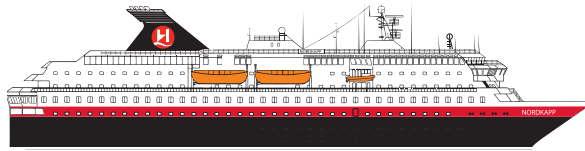

MS NORDKAPP

CABIN CATEGORIES

BC	Description	Deck
M Outs	Suite, 2 rooms, sitting group, TV, minibar, queen size bed, shower/wc.	5
Q Outs	Mini suite, sitting group, queen size bed, shower/wc.	6
U Outs	One bed, one sofa bed, table, shower/wc.	6
P Outs	One bed, one sofa bed, table, shower/wc. Cabins on deck 5 are larger than on deck 6.	5,6
N Outs	One bed, one sofa bed, table, shower/wc. Cabins on deck 3 are larger than cabins on deck 5.	3,5
J Outs	One bed, one sofa bed, shower/wc, limited or no view.	6
L Outs	One bed, one sofa bed, porthole, shower/wc.	2,3
I Ins.	One bed, one sofa bed, shower/wc.	3, 5,6
H Outs	Cabin for disabled.	3

Year of construction:	1996	Gross tonnage:	11 386	Beam:	19,5 m	Passengers:	691	Car capacity:	45
Ship yard:	Kværner Kleven, (N)	Overall length:	123,3 metres	Service speed:	15 knots	Beds:	464	Max weight:	5000
								Max length:	6,40
								Max width:	2,40