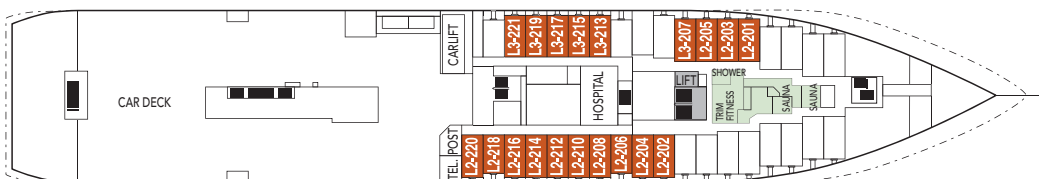

MS NORDKAPP

CABIN CATEGORIES

BC	Description	Deck
M Outs	Suite, 2 rooms, sitting group, TV, minibar, queen size bed, shower/wc.	5
Q Outs	Mini suite, sitting group, queen size bed, shower/wc.	6
U Outs	One bed, one sofa bed, table, shower/wc.	6
P Outs	One bed, one sofa bed, table, shower/wc. Cabins on deck 5 are larger than on deck 6.	5,6
N Outs	One bed, one sofa bed, table, shower/wc. Cabins on deck 3 are larger than cabins on deck 5.	3,5
J Outs	One bed, one sofa bed, shower/wc, limited or no view.	6
L Outs	One bed, one sofa bed, porthole, shower/wc.	2,3
I Ins.	One bed, one sofa bed, shower/wc.	3, 5,6
H Outs	Cabin for disabled.	3

Due to weather conditions portholes may be closed upon captains decision.

DECK 7

DECK 6

DECK 5

DECK 4

DECK 3

DECK 2

Public areas:

- Restaurant, Café, Bar, Lounges
- Outdoor area
- Lift/stairs
- Fitness room/sauna
- Conference room

- Outdoor jacuzzi: Yes
- Internet cafe: Yes
- Fitness room/sauna: Yes

Cabin layout: Suites: 2, Mini suites: 8, Standard cabins: 205, Cabins for disabled: 3. Cabins total: 218

Year of construction:	1996	Gross tonnage:	11 386	Beam:	19,5 m	Passengers:	691	Car capacity:	45
Ship yard:	Kværner Kleven, (N)	Overall length:	123,3 metres	Service speed:	15 knots	Beds:	464	Max weight:	5000
								Max length:	6,40
								Max width:	2,40