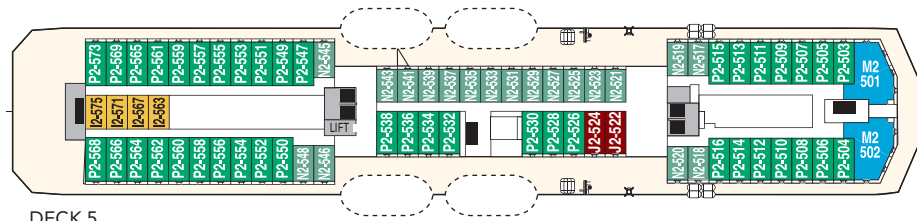

MS NORDKAPP

CABIN CATEGORIES

BC	Description	Deck
M Outs	Suite, 2 rooms, sitting group, TV, minibar, queen size bed, shower/wc.	5
Q Outs	Mini suite, sitting group, queen size bed, shower/wc.	6
U Outs	One bed, one sofa bed, table, shower/wc.	6
P Outs	One bed, one sofa bed, table, shower/wc. Cabins on deck 5 are larger than on deck 6.	5,6
N Outs	One bed, one sofa bed, table, shower/wc. Cabins on deck 3 are larger than cabins on deck 5.	3,5
J Outs	One bed, one sofa bed, shower/wc, limited or no view.	6
L Outs	One bed, one sofa bed, porthole, shower/wc.	2,3
I Ins.	One bed, one sofa bed, shower/wc.	3, 5,6
H Outs	Cabin for disabled.	3

Due to weather conditions portholes may be closed upon captains decision.

DECK 7

DECK 6

DECK 5

DECK 4

DECK 3

DECK 2

Public areas:

- Restaurant, Café, Bar, Lounges
- Outdoor area
- Lift/stairs
- Fitness room/sauna
- Conference room

- Outdoor jacuzzi: Yes
- Internet cafe: Yes
- Fitness room/sauna: Yes

Cabin layout: Suites: 2, Mini suites: 8, Standard cabins: 205, Cabins for disabled: 3. Cabins total: 218

Year of construction:	1996	Gross tonnage:	11 386	Beam:	19,5 m	Passengers:	691	Car capacity:	45
Ship yard:	Kværner Kleven, (N)	Overall length:	123,3 metres	Service speed:	15 knots	Beds:	464	Max weight:	5000
								Max length:	6,40
								Max width:	2,40