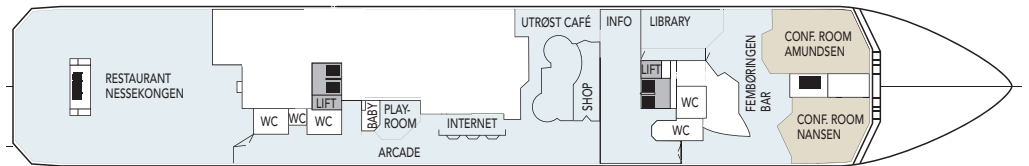

MS NORDKAPP

CABIN CATEGORIES

BC	Description	Deck
M Outs	Suite, 2 rooms, sitting group, TV, minibar, queen size bed, shower/wc.	5
Q Outs	Mini suite, sitting group, queen size bed, shower/wc.	6
U Outs	One bed, one sofa bed, table, shower/wc.	6
P Outs	One bed, one sofa bed, table, shower/wc. Cabins on deck 5 are larger than on deck 6.	5,6
N Outs	One bed, one sofa bed, table, shower/wc. Cabins on deck 3 are larger than cabins on deck 5.	3,5
J Outs	One bed, one sofa bed, shower/wc, limited or no view.	6
L Outs	One bed, one sofa bed, porthole, shower/wc.	2,3
I Ins.	One bed, one sofa bed, shower/wc.	3, 5,6
H Outs	Cabin for disabled.	3

Due to weather conditions portholes may be closed upon captains decision.

DECK 7

DECK 6

DECK 5

DECK 4

DECK 3

DECK 2

Public areas:

- Restaurant, Café, Bar, Lounges
- Outdoor area
- Lift/stairs
- Fitness room/sauna
- Conference room

- Outdoor jacuzzi: Yes
- Internet cafe: Yes
- Fitness room/sauna: Yes

Cabin layout: Suites: 2, Mini suites: 8, Standard cabins: 205, Cabins for disabled: 3. Cabins total: 218

Year of construction:	1996	Gross tonnage:	11 386	Beam:	19,5 m	Passengers:	691	Car capacity:	45
Ship yard:	Kværner Kleven, (N)	Overall length:	123,3 metres	Service speed:	15 knots	Beds:	464	Max weight:	5000
								Max length:	6,40
								Max width:	2,40