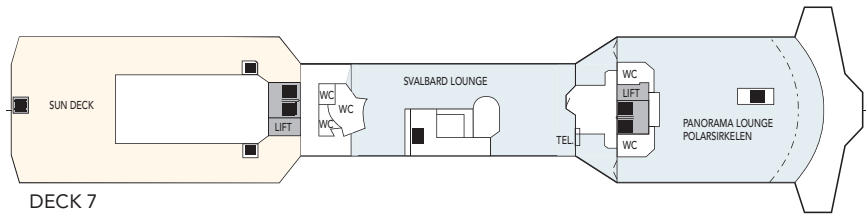

MS NORDKAPP

CABIN CATEGORIES

BC	Description	Deck
M Outs	Suite, 2 rooms, sitting group, TV, minibar, queen size bed, shower/wc.	5
Q Outs	Mini suite, sitting group, queen size bed, shower/wc.	6
U Outs	One bed, one sofa bed, table, shower/wc.	6
P Outs	One bed, one sofa bed, table, shower/wc. Cabins on deck 5 are larger than on deck 6.	5,6
N Outs	One bed, one sofa bed, table, shower/wc. Cabins on deck 3 are larger than cabins on deck 5.	3,5
J Outs	One bed, one sofa bed, shower/wc, limited or no view.	6
L Outs	One bed, one sofa bed, porthole, shower/wc.	2,3
I Ins.	One bed, one sofa bed, shower/wc.	3, 5,6
H Outs	Cabin for disabled.	3

Due to weather conditions portholes may be closed upon captains decision.

DECK 7

DECK 6

DECK 5

DECK 4

DECK 3

DECK 2

Public areas:

- Restaurant, Café, Bar, Lounges
- Outdoor area
- Lift/stairs
- Fitness room/sauna
- Conference room

- Outdoor jacuzzi: Yes
- Internet cafe: Yes
- Fitness room/sauna: Yes

Cabin layout: Suites: 2, Mini suites: 8, Standard cabins: 205, Cabins for disabled: 3. Cabins total: 218

Year of construction:	1996	Gross tonnage:	11 386	Beam:	19,5 m	Passengers:	691	Car capacity:	45
Ship yard:	Kværner Kleven, (N)	Overall length:	123,3 metres	Service speed:	15 knots	Beds:	464	Max weight:	5000
								Max length:	6,40
								Max width:	2,40