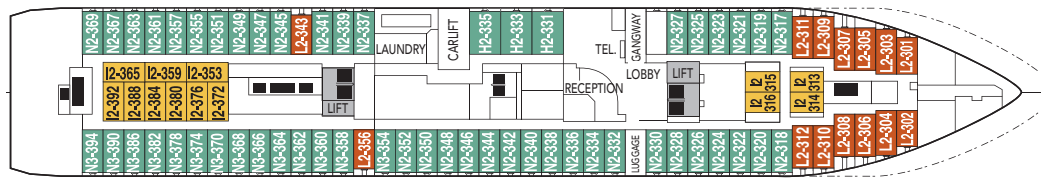

MS NORDKAPP

CABIN CATEGORIES

BC	Description	Deck
M Outs	Suite, 2 rooms, sitting group, TV, minibar, queen size bed, shower/wc.	5
Q Outs	Mini suite, sitting group, queen size bed, shower/wc.	6
U Outs	One bed, one sofa bed, table, shower/wc.	6
P Outs	One bed, one sofa bed, table, shower/wc. Cabins on deck 5 are larger than on deck 6.	5,6
N Outs	One bed, one sofa bed, table, shower/wc. Cabins on deck 3 are larger than cabins on deck 5.	3,5
J Outs	One bed, one sofa bed, shower/wc, limited or no view.	6
L Outs	One bed, one sofa bed, porthole, shower/wc.	2,3
I Ins.	One bed, one sofa bed, shower/wc.	3, 5,6
H Outs	Cabin for disabled.	3

Due to weather conditions portholes may be closed upon captains decision.

DECK 7

DECK 6

DECK 5

DECK 4

DECK 3

DECK 2

Public areas:

- Restaurant, Café, Bar, Lounges
- Outdoor area
- Lift/stairs
- Fitness room/sauna
- Conference room

- Outdoor jacuzzi: Yes
- Internet cafe: Yes
- Fitness room/sauna: Yes

Cabin layout: Suites: 2, Mini suites: 8, Standard cabins: 205, Cabins for disabled: 3. Cabins total: 218

Year of construction:	1996	Gross tonnage:	11 386	Beam:	19,5 m	Passengers:	691	Car capacity:	45
Ship yard:	Kværner Kleven, (N)	Overall length:	123,3 metres	Service speed:	15 knots	Beds:	464	Max weight:	5000
								Max length:	6,40
								Max width:	2,40