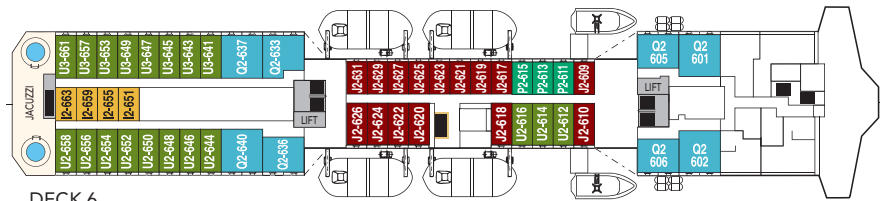

MS NORDKAPP

CABIN CATEGORIES

BC	Description	Deck
M Outs	Suite, 2 rooms, sitting group, TV, minibar, queen size bed, shower/wc.	5
Q Outs	Mini suite, sitting group, queen size bed, shower/wc.	6
U Outs	One bed, one sofa bed, table, shower/wc.	6
P Outs	One bed, one sofa bed, table, shower/wc. Cabins on deck 5 are larger than on deck 6.	5,6
N Outs	One bed, one sofa bed, table, shower/wc. Cabins on deck 3 are larger than cabins on deck 5.	3,5
J Outs	One bed, one sofa bed, shower/wc, limited or no view.	6
L Outs	One bed, one sofa bed, porthole, shower/wc.	2,3
I Ins.	One bed, one sofa bed, shower/wc.	3, 5,6
H Outs	Cabin for disabled.	3

Due to weather conditions portholes may be closed upon captains decision.

DECK 7

DECK 6

DECK 5

DECK 4

DECK 3

DECK 2

Public areas:

- Restaurant, Café, Bar, Lounges
- Outdoor area
- Lift/stairs
- Fitness room/sauna
- Conference room

- Outdoor jacuzzi: Yes
- Internet cafe: Yes
- Fitness room/sauna: Yes

Cabin layout: Suites: 2, Mini suites: 8, Standard cabins: 205, Cabins for disabled: 3. Cabins total: 218

Year of construction:	1996	Gross tonnage:	11 386	Beam:	19,5 m	Passengers:	691	Car capacity:	45
Ship yard:	Kværner Kleven, (N)	Overall length:	123,3 metres	Service speed:	15 knots	Beds:	464	Max weight:	5000
								Max length:	6,40
								Max width:	2,40