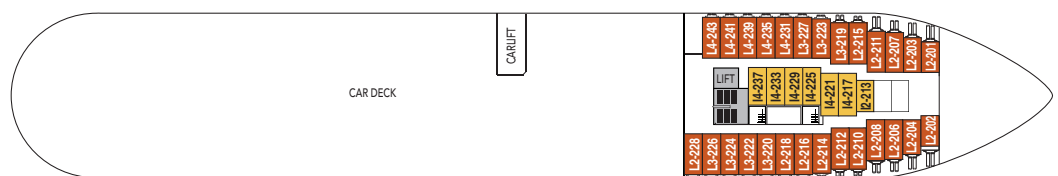

## CABIN CATEGORIES

BC	Description	Deck
<b>MG Outs</b>	Grand suite, two room, sitting group, jacuzzi, TV, minibar, safe, private balcony, queen size bed, shower/wc.	6
<b>M Outs</b>	Suite, one room, sitting group, TV, minibar, safe, private balcony, queen size bed, shower/wc.	6
<b>Q Outs</b>	Mini suite, sitting group, TV, minibar, queen size bed, safe, shower/wc.	5,6
<b>QJ Outs</b>	Mini suite, sitting group, TV, minibar, safe, double bed, shower/wc, limited or no view.	5,6
<b>U Outs</b>	One bed, one sofa bed, table, TV, safe, refrigerator, shower/wc.	6,7
<b>P Outs</b>	One bed, one sofa bed, table, TV, refrigerator, shower/wc.	5
<b>N Outs</b>	One bed, one sofa bed, table, TV, refrigerator, shower/wc.	3
<b>J Outs</b>	One bed, one sofa bed, TV, safe, refrigerator, shower/wc, limited or no view. Some cabins with upper/lower bed.	5,6
<b>L Outs</b>	One bed, one sofa bed, TV, safe, refrigerator, porthole, shower/wc. Some cabins with upper/lower bed.	2,3
<b>I Ins.</b>	Inside cabin, one bed, one sofa bed sofa, TV, refrigerator, shower/wc. Some cabins with upper/lower bed.	2,3, 5,6
<b>H Outs</b>	Cabin for disabled.	3

Due to weather conditions portholes may be closed upon captain's decision.

DECK 8

DECK 7

DECK 6

DECK 5

DECK 4

DECK 3

DECK 2

### Public areas:

- Restaurant, Café, Bar, Lounges
- Outdoor area
- Lift/stairs
- Fitness room/sauna
- Conference room

Outdoor jacuzzi: Yes  
 Internet cafe: Yes  
 Fitness room/sauna: Yes

**Cabin layout:** Grand Suites with balcony: 2, Suites with balcony: 12, Mini suites: 12, Standard cabins: 254, Cabins for disabled: 3, Cabins total: 283

<b>Year of construction:</b>	2002	<b>Gross tonnage:</b>	15 530	<b>Beam:</b>	21,5 m	<b>Passengers:</b>	1000	<b>Car capacity:</b>	47
<b>Ship yard:</b>	Kværner Kleven, (N)	<b>Overall length:</b>	138,5 metres	<b>Service speed:</b>	15 knots	<b>Beds:</b>	628	Max weight: 5000	Max height: 2,40
								Max length: 6,40	Max width: 2,40