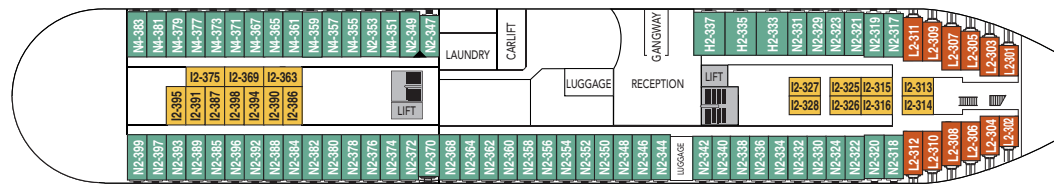

## CABIN CATEGORIES

BC	Description	Deck
<b>MG Outs</b>	Grand suite, two room, sitting group, jacuzzi, TV, minibar, safe, private balcony, queen size bed, shower/wc.	6
<b>M Outs</b>	Suite, one room, sitting group, TV, minibar, safe, private balcony, queen size bed, shower/wc.	6
<b>Q Outs</b>	Mini suite, sitting group, TV, minibar, queen size bed, safe, shower/wc.	5,6
<b>QJ Outs</b>	Mini suite, sitting group, TV, minibar, safe, double bed, shower/wc, limited or no view.	5,6
<b>U Outs</b>	One bed, one sofa bed, table, TV, safe, refrigerator, shower/wc.	6,7
<b>P Outs</b>	One bed, one sofa bed, table, TV, refrigerator, shower/wc.	5
<b>N Outs</b>	One bed, one sofa bed, table, TV, refrigerator, shower/wc.	3
<b>J Outs</b>	One bed, one sofa bed, TV, safe, refrigerator, shower/wc, limited or no view. Some cabins with upper/lower bed.	5,6
<b>L Outs</b>	One bed, one sofa bed, TV, safe, refrigerator, porthole, shower/wc. Some cabins with upper/lower bed.	2,3
<b>I Ins.</b>	Inside cabin, one bed, one sofa bed sofa, TV, refrigerator, shower/wc. Some cabins with upper/lower bed.	2,3, 5,6
<b>H Outs</b>	Cabin for disabled.	3

Due to weather conditions portholes may be closed upon captain's decision.

DECK 8

DECK 7

DECK 6

DECK 5

DECK 4

DECK 3

DECK 2

### Public areas:

- Restaurant, Café, Bar, Lounges
- Outdoor area
- Lift/stairs
- Fitness room/sauna
- Conference room

Outdoor jacuzzi: Yes  
 Internet cafe: Yes  
 Fitness room/sauna: Yes

**Cabin layout:** Grand Suites with balcony: 2, Suites with balcony: 12, Mini suites: 12, Standard cabins: 254, Cabins for disabled: 3, Cabins total: 283

<b>Year of construction:</b>	2002	<b>Gross tonnage:</b>	15 530	<b>Beam:</b>	21,5 m	<b>Passengers:</b>	1000	<b>Car capacity:</b>	47
<b>Ship yard:</b>	Kværner Kleven, (N)	<b>Overall length:</b>	138,5 metres	<b>Service speed:</b>	15 knots	<b>Beds:</b>	628	Max weight: 5000	Max height: 2,40
								Max length: 6,40	Max width: 2,40