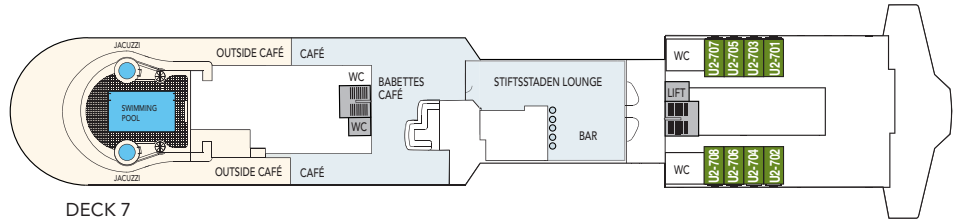

## CABIN CATEGORIES

BC	Description	Deck
<b>MG Outs</b>	Grand suite, two room, sitting group, jacuzzi, TV, minibar, safe, private balcony, queen size bed, shower/wc.	6
<b>M Outs</b>	Suite, one room, sitting group, TV, minibar, safe, private balcony, queen size bed, shower/wc.	6
<b>Q Outs</b>	Mini suite, sitting group, TV, minibar, queen size bed, safe, shower/wc.	5,6
<b>QJ Outs</b>	Mini suite, sitting group, TV, minibar, safe, double bed, shower/wc, limited or no view.	5,6
<b>U Outs</b>	One bed, one sofa bed, table, TV, safe, refrigerator, shower/wc.	6,7
<b>P Outs</b>	One bed, one sofa bed, table, TV, refrigerator, shower/wc.	5
<b>N Outs</b>	One bed, one sofa bed, table, TV, refrigerator, shower/wc.	3
<b>J Outs</b>	One bed, one sofa bed, TV, safe, refrigerator, shower/wc, limited or no view. Some cabins with upper/lower bed.	5,6
<b>L Outs</b>	One bed, one sofa bed, TV, safe, refrigerator, porthole, shower/wc. Some cabins with upper/lower bed.	2,3
<b>I Ins.</b>	Inside cabin, one bed, one sofa bed sofa, TV, refrigerator, shower/wc. Some cabins with upper/lower bed.	2,3, 5,6
<b>H Outs</b>	Cabin for disabled.	3

Due to weather conditions portholes may be closed upon captain's decision.

DECK 8

DECK 7

DECK 6

DECK 5

DECK 4

DECK 3

DECK 2

### Public areas:

- Restaurant, Café, Bar, Lounges
- Outdoor area
- Lift/stairs
- Fitness room/sauna
- Conference room

Outdoor jacuzzi: Yes  
 Internet cafe: Yes  
 Fitness room/sauna: Yes

**Cabin layout:** Grand Suites with balcony: 2, Suites with balcony: 12, Mini suites: 12, Standard cabins: 254, Cabins for disabled: 3, Cabins total: 283

<b>Year of construction:</b>	2002	<b>Gross tonnage:</b>	15 530	<b>Beam:</b>	21,5 m	<b>Passengers:</b>	1000	<b>Car capacity:</b>	47
<b>Ship yard:</b>	Kværner Kleven, (N)	<b>Overall length:</b>	138,5 metres	<b>Service speed:</b>	15 knots	<b>Beds:</b>	628	Max weight: 5000	Max height: 2,40
								Max length: 6,40	Max width: 2,40