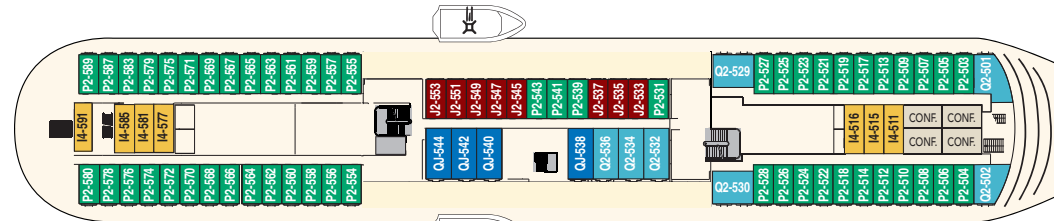

## CABIN CATEGORIES

BC	Description	Deck
<b>MG Outs</b>	Grand suite, two room, sitting group, jacuzzi, TV, minibar, safe, private balcony, queen size bed, shower/wc.	6
<b>M Outs</b>	Suite, one room, sitting group, TV, minibar, safe, private balcony, queen size bed, shower/wc.	6
<b>Q Outs</b>	Mini suite, sitting group, TV, minibar, queen size bed, safe, shower/wc.	5,6
<b>QJ Outs</b>	Mini suite, sitting group, TV, minibar, safe, double bed, shower/wc, limited or no view.	5,6
<b>U Outs</b>	One bed, one sofa bed, table, TV, safe, refrigerator, shower/wc.	6,7
<b>P Outs</b>	One bed, one sofa bed, table, TV, refrigerator, shower/wc.	5
<b>N Outs</b>	One bed, one sofa bed, table, TV, refrigerator, shower/wc.	3
<b>J Outs</b>	One bed, one sofa bed, TV, safe, refrigerator, shower/wc, limited or no view. Some cabins with upper/lower bed.	5,6
<b>L Outs</b>	One bed, one sofa bed, TV, safe, refrigerator, porthole, shower/wc. Some cabins with upper/lower bed.	2,3
<b>I Ins.</b>	Inside cabin, one bed, one sofa bed sofa, TV, refrigerator, shower/wc. Some cabins with upper/lower bed.	2,3, 5,6
<b>H Outs</b>	Cabin for disabled.	3

Due to weather conditions portholes may be closed upon captain's decision.

DECK 8

DECK 7

DECK 6

DECK 5

DECK 4

DECK 3

DECK 2

### Public areas:

- Restaurant, Café, Bar, Lounges
- Outdoor area
- Lift/stairs
- Fitness room/sauna
- Conference room

Outdoor jacuzzi: Yes  
 Internet cafe: Yes  
 Fitness room/sauna: Yes

**Cabin layout:** Grand Suites with balcony: 2, Suites with balcony: 12, Mini suites: 12, Standard cabins: 254, Cabins for disabled: 3, Cabins total: 283

<b>Year of construction:</b>	2002	<b>Gross tonnage:</b>	15 530	<b>Beam:</b>	21,5 m	<b>Passengers:</b>	1000	<b>Car capacity:</b>	47
<b>Ship yard:</b>	Kværner Kleven, (N)	<b>Overall length:</b>	138,5 metres	<b>Service speed:</b>	15 knots	<b>Beds:</b>	628	Max weight: 5000	Max height: 2,40
								Max length: 6,40	Max width: 2,40