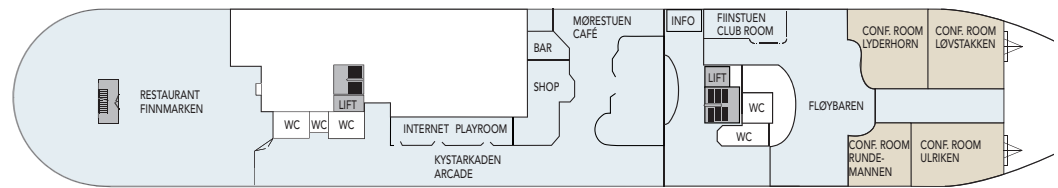

## CABIN CATEGORIES

BC	Description	Deck
<b>MG Outs</b>	Grand suite, two room, sitting group, jacuzzi, TV, minibar, safe, private balcony, queen size bed, shower/wc.	6
<b>M Outs</b>	Suite, one room, sitting group, TV, minibar, safe, private balcony, queen size bed, shower/wc.	6
<b>Q Outs</b>	Mini suite, sitting group, TV, minibar, queen size bed, safe, shower/wc.	5,6
<b>QJ Outs</b>	Mini suite, sitting group, TV, minibar, safe, double bed, shower/wc, limited or no view.	5,6
<b>U Outs</b>	One bed, one sofa bed, table, TV, safe, refrigerator, shower/wc.	6,7
<b>P Outs</b>	One bed, one sofa bed, table, TV, refrigerator, shower/wc.	5
<b>N Outs</b>	One bed, one sofa bed, table, TV, refrigerator, shower/wc.	3
<b>J Outs</b>	One bed, one sofa bed, TV, safe, refrigerator, shower/wc, limited or no view. Some cabins with upper/lower bed.	5,6
<b>L Outs</b>	One bed, one sofa bed, TV, safe, refrigerator, porthole, shower/wc. Some cabins with upper/lower bed.	2,3
<b>I Ins.</b>	Inside cabin, one bed, one sofa bed sofa, TV, refrigerator, shower/wc. Some cabins with upper/lower bed.	2,3, 5,6
<b>H Outs</b>	Cabin for disabled.	3

Due to weather conditions portholes may be closed upon captain's decision.

DECK 8

DECK 7

DECK 6

DECK 5

DECK 4

DECK 3

DECK 2

### Public areas:

- Restaurant, Café, Bar, Lounges
- Outdoor area
- Lift/stairs
- Fitness room/sauna
- Conference room

Outdoor jacuzzi: Yes  
 Internet cafe: Yes  
 Fitness room/sauna: Yes

**Cabin layout:** Grand Suites with balcony: 2, Suites with balcony: 12, Mini suites: 12, Standard cabins: 254, Cabins for disabled: 3, Cabins total: 283