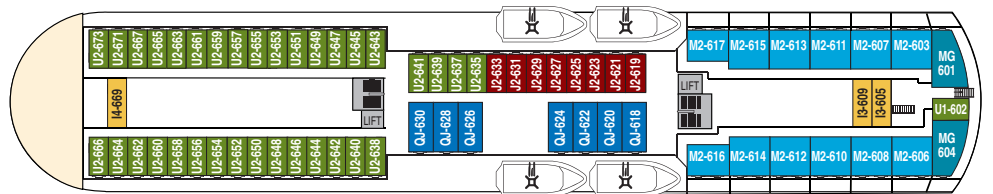

## CABIN CATEGORIES

BC	Description	Deck
<b>MG Outs</b>	Grand suite, two room, sitting group, jacuzzi, TV, minibar, safe, private balcony, queen size bed, shower/wc.	6
<b>M Outs</b>	Suite, one room, sitting group, TV, minibar, safe, private balcony, queen size bed, shower/wc.	6
<b>Q Outs</b>	Mini suite, sitting group, TV, minibar, queen size bed, safe, shower/wc.	5,6
<b>QJ Outs</b>	Mini suite, sitting group, TV, minibar, safe, double bed, shower/wc, limited or no view.	5,6
<b>U Outs</b>	One bed, one sofa bed, table, TV, safe, refrigerator, shower/wc.	6,7
<b>P Outs</b>	One bed, one sofa bed, table, TV, refrigerator, shower/wc.	5
<b>N Outs</b>	One bed, one sofa bed, table, TV, refrigerator, shower/wc.	3
<b>J Outs</b>	One bed, one sofa bed, TV, safe, refrigerator, shower/wc, limited or no view. Some cabins with upper/lower bed.	5,6
<b>L Outs</b>	One bed, one sofa bed, TV, safe, refrigerator, porthole, shower/wc. Some cabins with upper/lower bed.	2,3
<b>I Ins.</b>	Inside cabin, one bed, one sofa bed sofa, TV, refrigerator, shower/wc. Some cabins with upper/lower bed.	2,3, 5,6
<b>H Outs</b>	Cabin for disabled.	3

Due to weather conditions portholes may be closed upon captain's decision.

DECK 8

DECK 7

DECK 6

DECK 5

DECK 4

DECK 3

DECK 2

### Public areas:

- Restaurant, Café, Bar, Lounges
- Outdoor area
- Lift/stairs
- Fitness room/sauna
- Conference room

Outdoor jacuzzi: Yes  
 Internet cafe: Yes  
 Fitness room/sauna: Yes

**Cabin layout:** Grand Suites with balcony: 2, Suites with balcony: 12, Mini suites: 12, Standard cabins: 254, Cabins for disabled: 3, Cabins total: 283

<b>Year of construction:</b>	2002	<b>Gross tonnage:</b>	15 530	<b>Beam:</b>	21,5 m	<b>Passengers:</b>	1000	<b>Car capacity:</b>	47
<b>Ship yard:</b>	Kværner Kleven, (N)	<b>Overall length:</b>	138,5 metres	<b>Service speed:</b>	15 knots	<b>Beds:</b>	628	Max weight: 5000	Max height: 2,40
								Max length: 6,40	Max width: 2,40