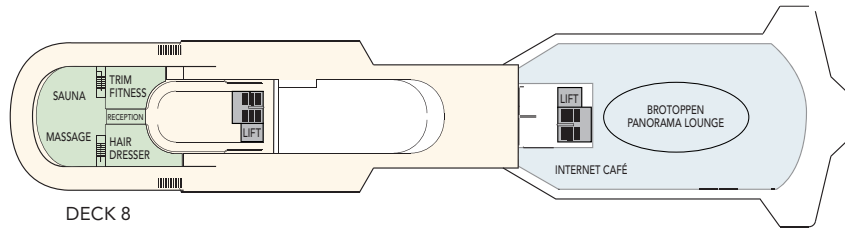

## CABIN CATEGORIES

BC	Description	Deck
<b>MG Outs</b>	Grand suite, two room, sitting group, jacuzzi, TV, minibar, safe, private balcony, queen size bed, shower/wc.	6
<b>M Outs</b>	Suite, one room, sitting group, TV, minibar, safe, private balcony, queen size bed, shower/wc.	6
<b>Q Outs</b>	Mini suite, sitting group, TV, minibar, queen size bed, safe, shower/wc.	5,6
<b>QJ Outs</b>	Mini suite, sitting group, TV, minibar, safe, double bed, shower/wc, limited or no view.	5,6
<b>U Outs</b>	One bed, one sofa bed, table, TV, safe, refrigerator, shower/wc.	6,7
<b>P Outs</b>	One bed, one sofa bed, table, TV, refrigerator, shower/wc.	5
<b>N Outs</b>	One bed, one sofa bed, table, TV, refrigerator, shower/wc.	3
<b>J Outs</b>	One bed, one sofa bed, TV, safe, refrigerator, shower/wc, limited or no view. Some cabins with upper/lower bed.	5,6
<b>L Outs</b>	One bed, one sofa bed, TV, safe, refrigerator, porthole, shower/wc. Some cabins with upper/lower bed.	2,3
<b>I Ins.</b>	Inside cabin, one bed, one sofa bed sofa, TV, refrigerator, shower/wc. Some cabins with upper/lower bed.	2,3, 5,6
<b>H Outs</b>	Cabin for disabled.	3

Due to weather conditions portholes may be closed upon captain's decision.

DECK 8

DECK 7

DECK 6

DECK 5

DECK 4

DECK 3

DECK 2

### Public areas:

- Restaurant, Café, Bar, Lounges
- Outdoor area
- Lift/stairs
- Fitness room/sauna
- Conference room

Outdoor jacuzzi: Yes  
 Internet cafe: Yes  
 Fitness room/sauna: Yes

**Cabin layout:** Grand Suites with balcony: 2, Suites with balcony: 12, Mini suites: 12, Standard cabins: 254, Cabins for disabled: 3, Cabins total: 283

<b>Year of construction:</b>	2002	<b>Gross tonnage:</b>	15 530	<b>Beam:</b>	21,5 m	<b>Passengers:</b>	1000	<b>Car capacity:</b>	47
<b>Ship yard:</b>	Kværner Kleven, (N)	<b>Overall length:</b>	138,5 metres	<b>Service speed:</b>	15 knots	<b>Beds:</b>	628	Max weight: 5000	Max height: 2,40
								Max length: 6,40	Max width: 2,40